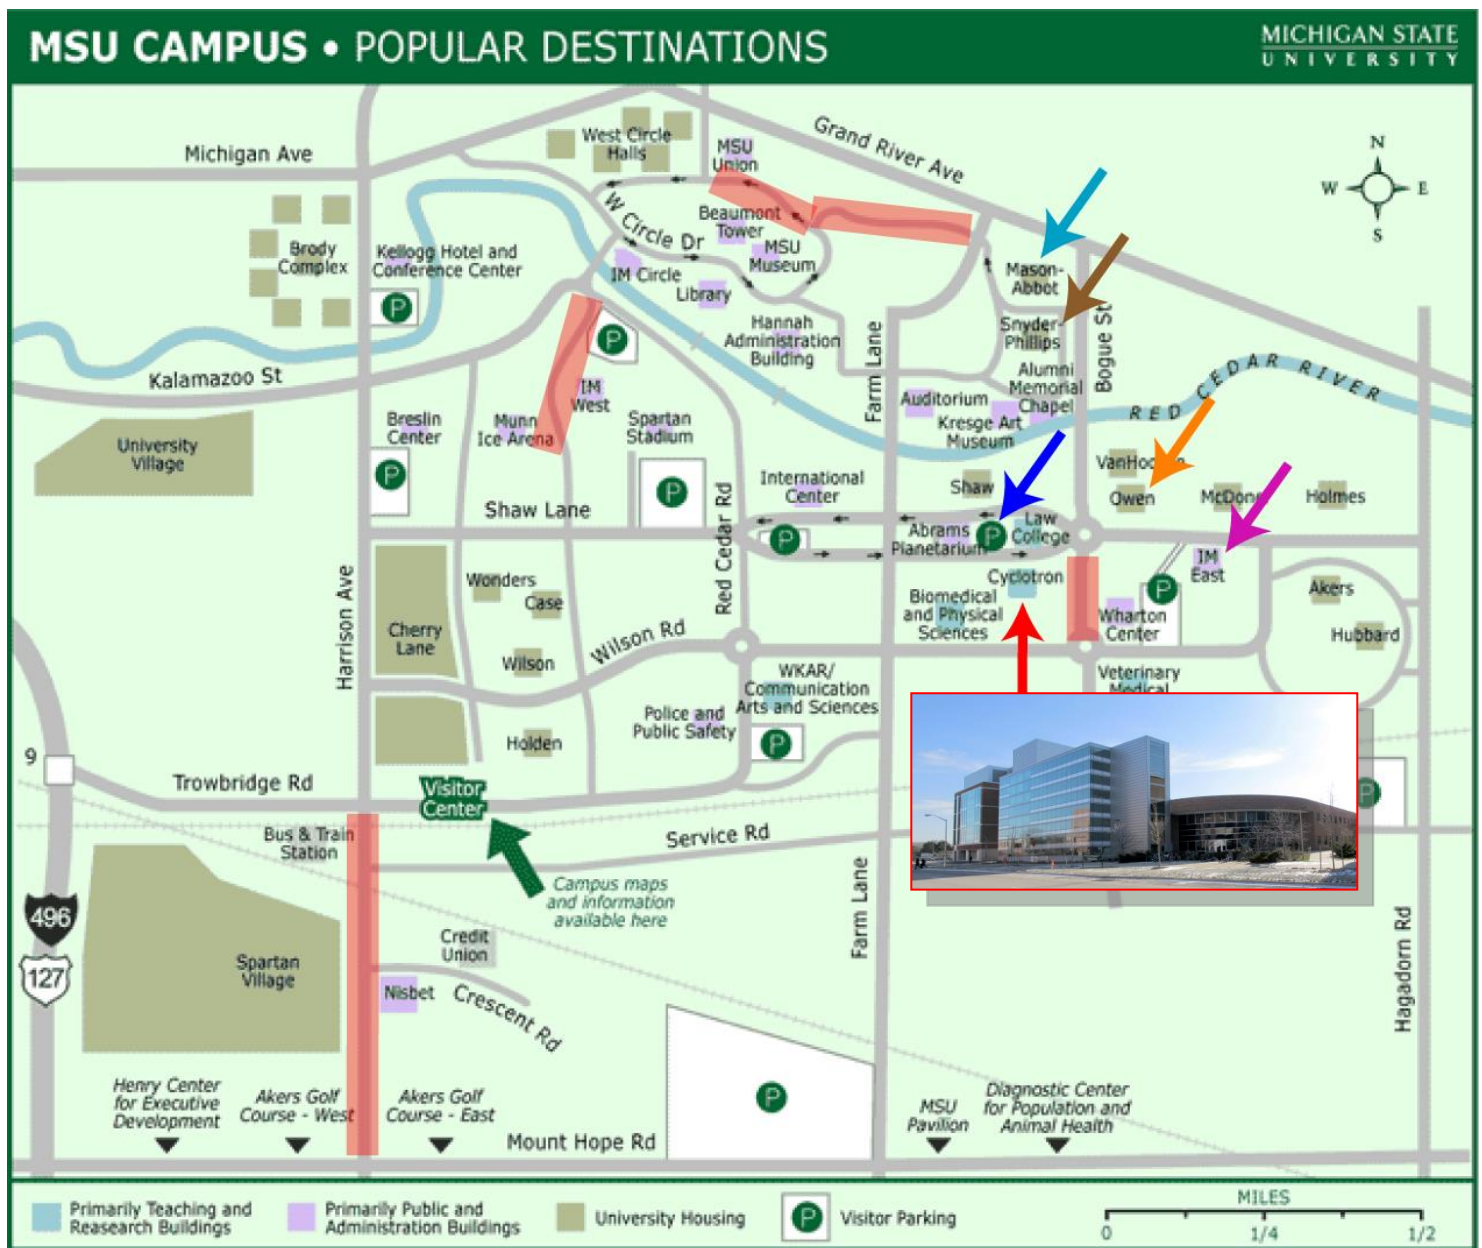

Parents of PAN students are welcome to attend the conclusion of the program on Friday, August 5!

Park in the Shaw Lane Parking ramp (dark blue arrow below)

Park at meters in the below-ground levels, bring change!

Come to the Cyclotron Lobby (red arrow below, enter curved glass section at NW corner of the building)

Address for GPS: 640 S. Shaw Lane, East Lansing, MI

Closing ceremonies: 2pm in the NSCL (Cyclotron) Lecture Hall

Poster session: 2:30-3:30pm in the NSCL (Cyclotron) Atrium

Other maps available at <http://maps.msu.edu>