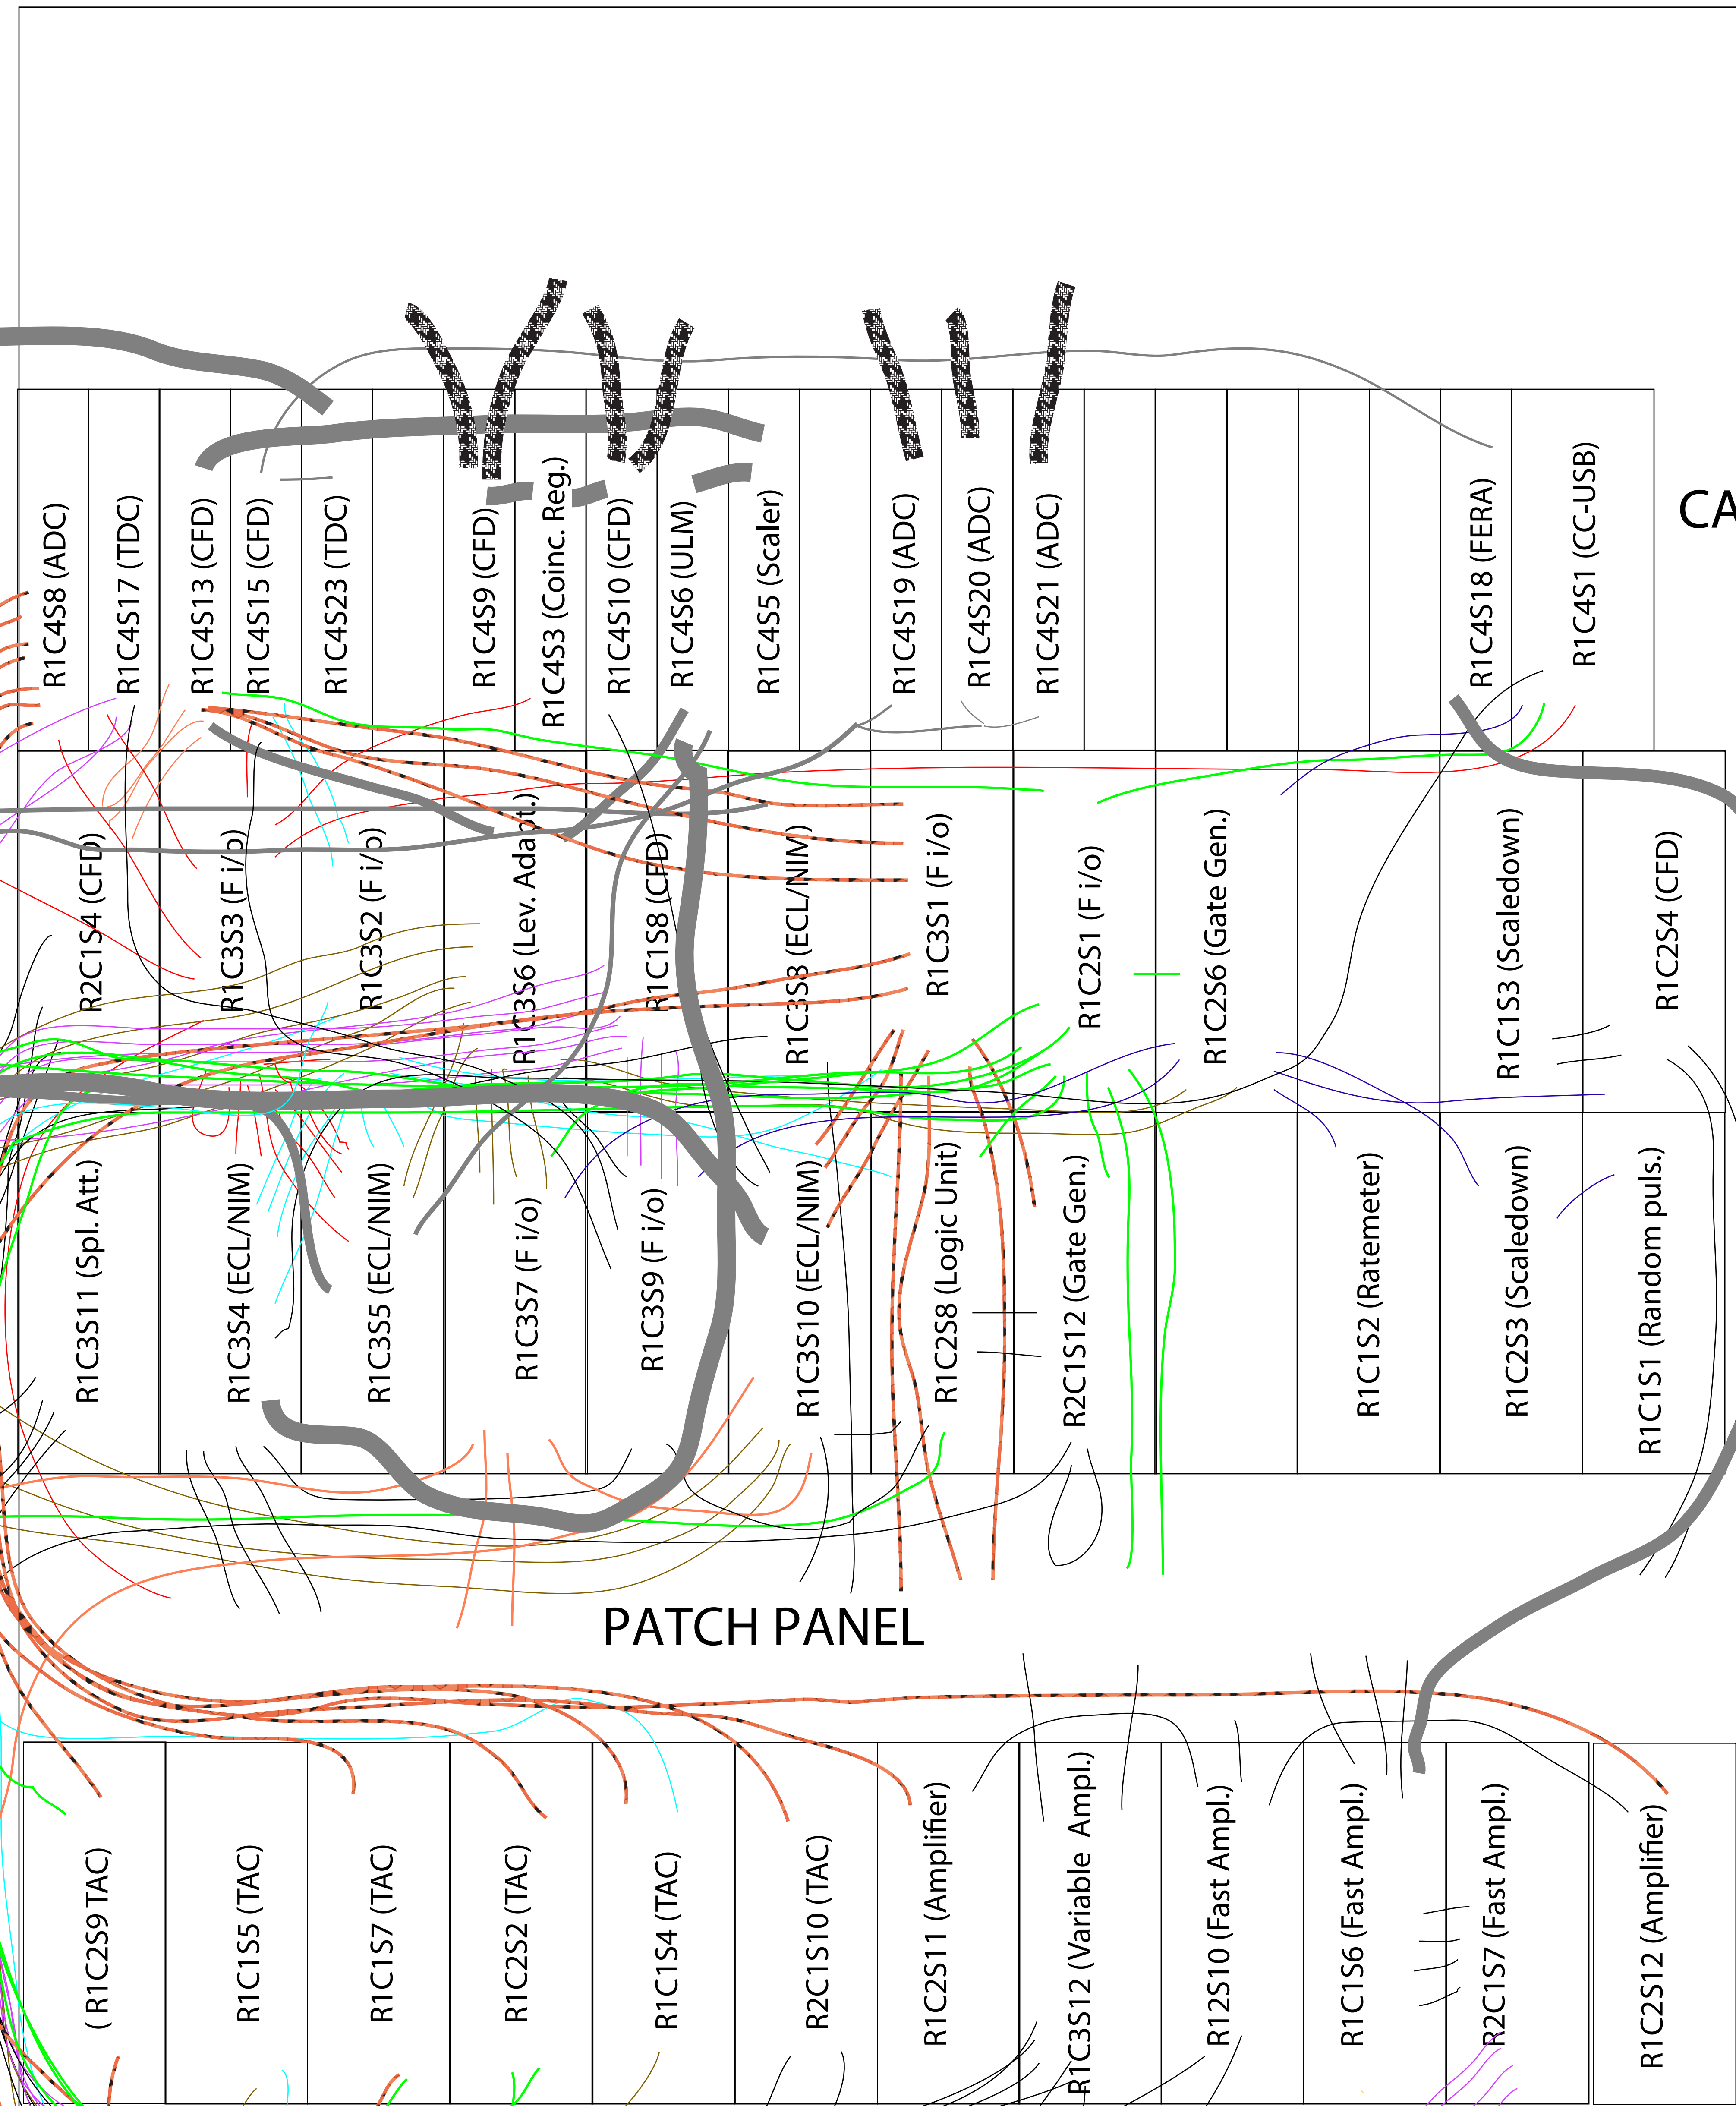

VME

DELAY BOX

DELAY BOX

PATCH PANEL

CAMAC

NIM

NIM

NIM