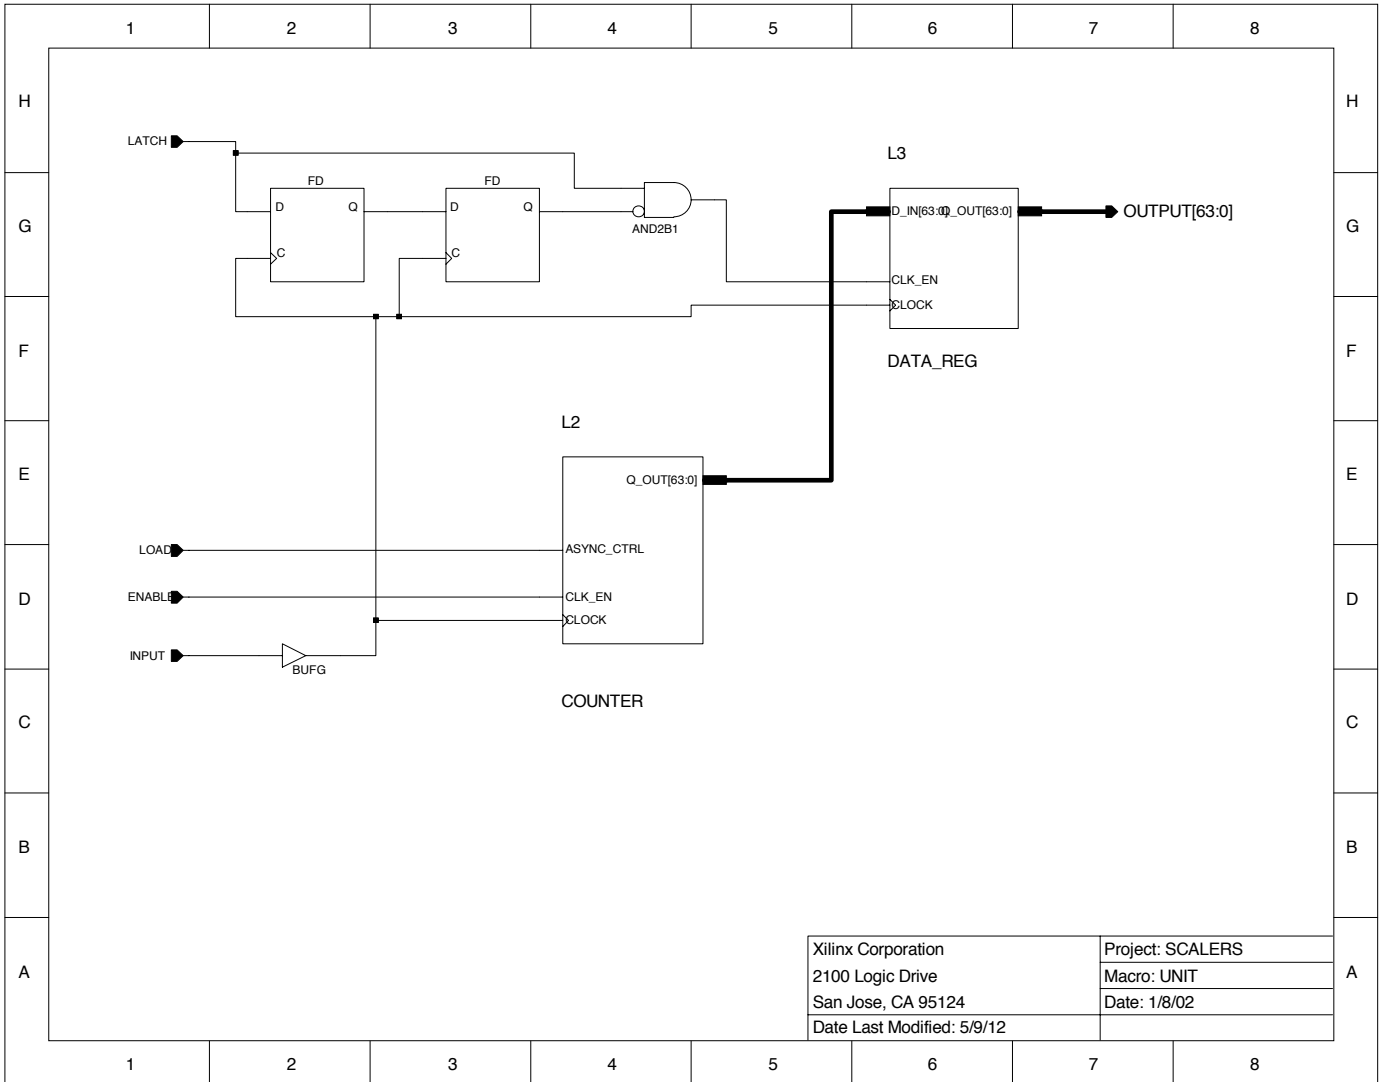

Xilinx Corporation	Project: SCALERS
2100 Logic Drive	Macro: SCALERS
San Jose, CA 95124	Date: 1/8/02
Date Last Modified: 5/9/12	

Xilinx Corporation	Project: SCALERS
2100 Logic Drive	Macro: UNIT
San Jose, CA 95124	Date: 1/8/02
Date Last Modified: 5/9/12	