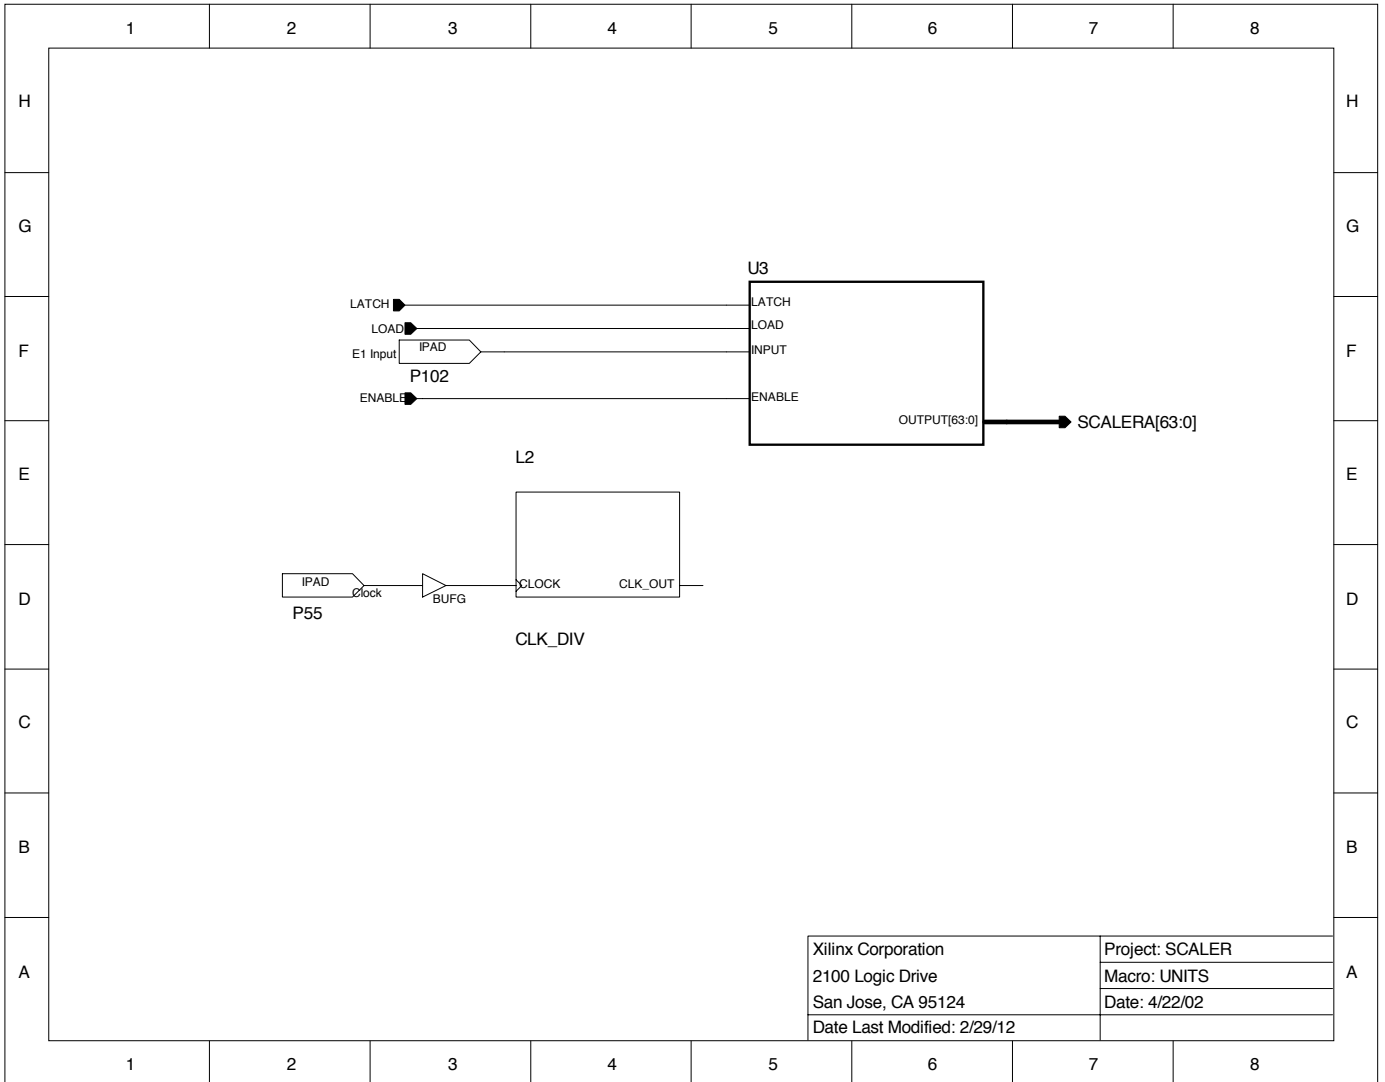

Xilinx Corporation	Project: SCALERS
2100 Logic Drive	Macro: SCALERS
San Jose, CA 95124	Date: 1/8/02
Date Last Modified: 5/9/12	

Xilinx Corporation	Project: SCALERS
2100 Logic Drive	Macro: UNIT
San Jose, CA 95124	Date: 1/8/02
Date Last Modified: 5/9/12	