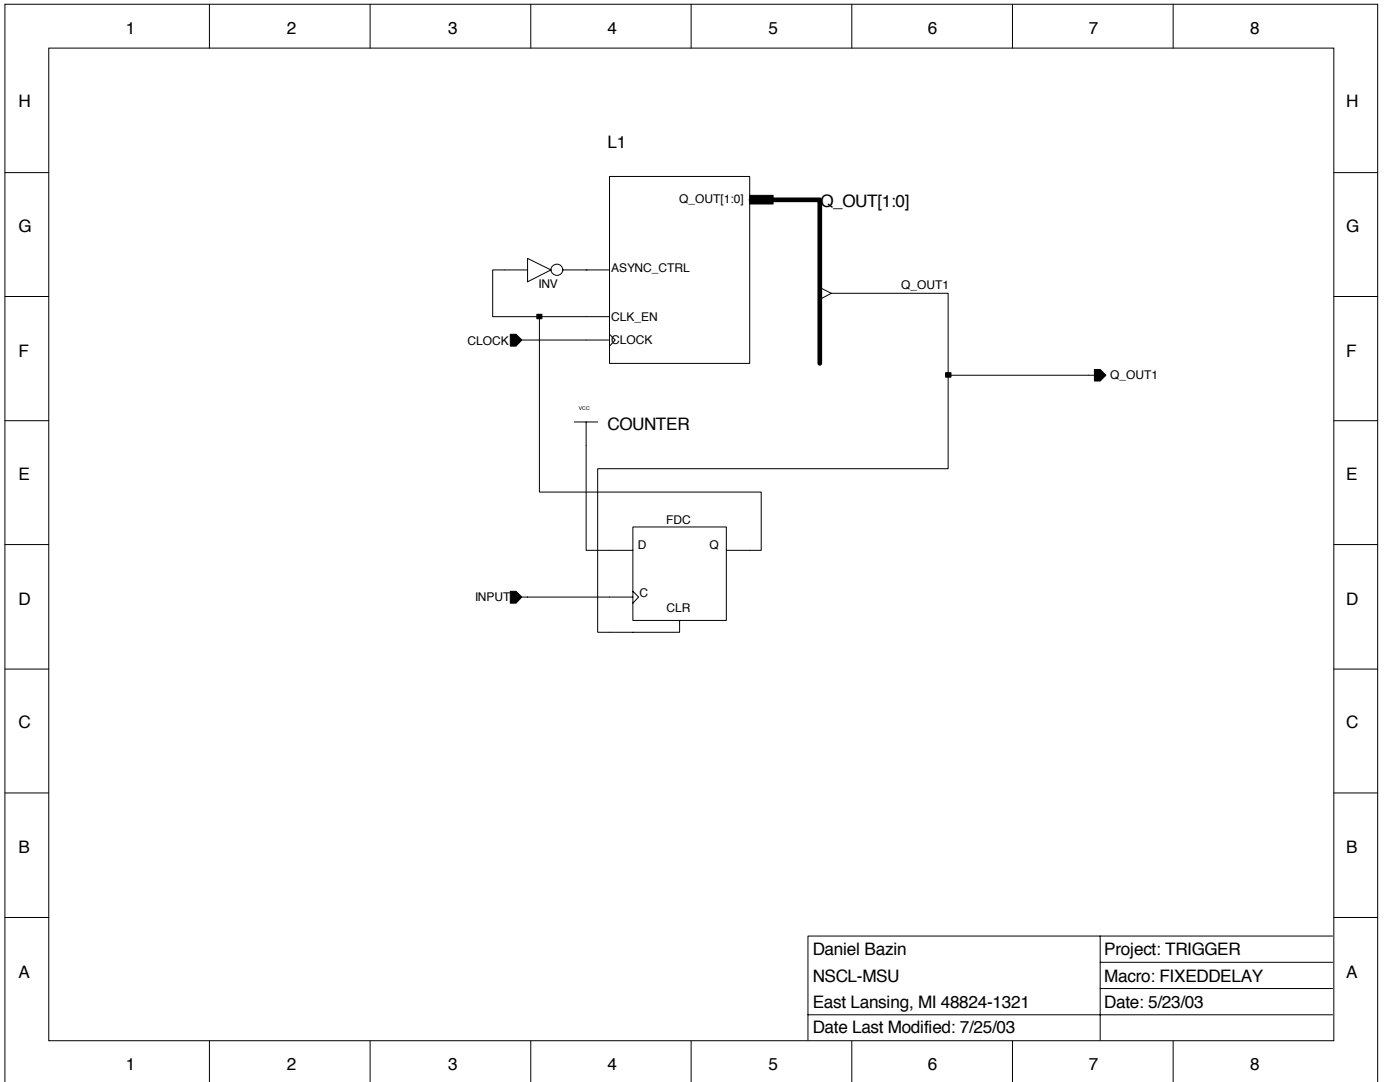

Daniel Bazin	Project: TRACKER
NSCL-MSU	Macro: CAMAC
East Lansing, MI 48824-1321	Date: 4/26/01
Date Last Modified: 6/2/03	

Daniel Bazin	Project: TRIGGER
NSCL-MSU	Macro: GATE
East Lansing, MI 48824-1321	Date: 5/23/03
Date Last Modified: 5/27/03	

Daniel Bazin
 NSCL-MSU
 East Lansing, MI 48824-1321
 Date Last Modified: 7/25/03

Project: TRIGGER
 Macro: FIXEDDELAY
 Date: 5/23/03

Daniel Bazin	Project: [None]
NSCL-MSU	Macro
East Lansing, MI 48824-1321	Date: 2/28/12
Date Last Modified:	