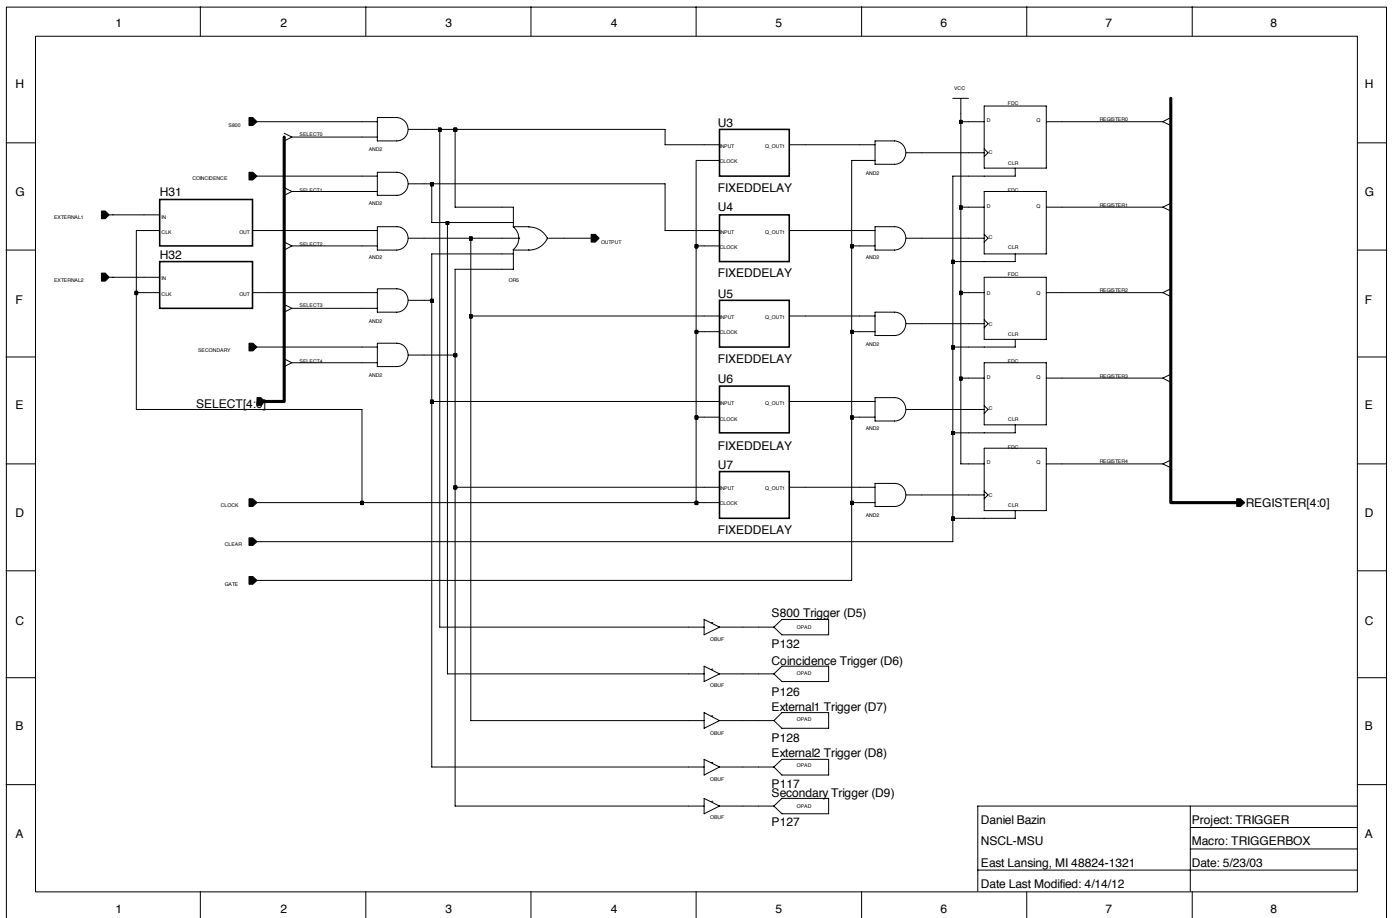

Daniel Bazin	Project: TRACKER
NSCL-MSU	Macro: CAMAC
East Lansing, MI 48824-1321	Date: 4/26/01
Date Last Modified: 6/2/03	

Daniel Bazin	Project: TRIGGER
NSCL-MSU	Macro: GATE
East Lansing, MI 48824-1321	Date: 5/23/03
Date Last Modified: 5/27/03	

Daniel Bazin
 NSCL-MSU
 East Lansing, MI 48824-1321
 Date Last Modified: 7/25/03

Project: TRIGGER
 Macro: FIXEDDELAY
 Date: 5/23/03

Daniel Bazin	Project: [None]
NSCL-MSU	Macro
East Lansing, MI 48824-1321	Date: 2/28/12
Date Last Modified:	