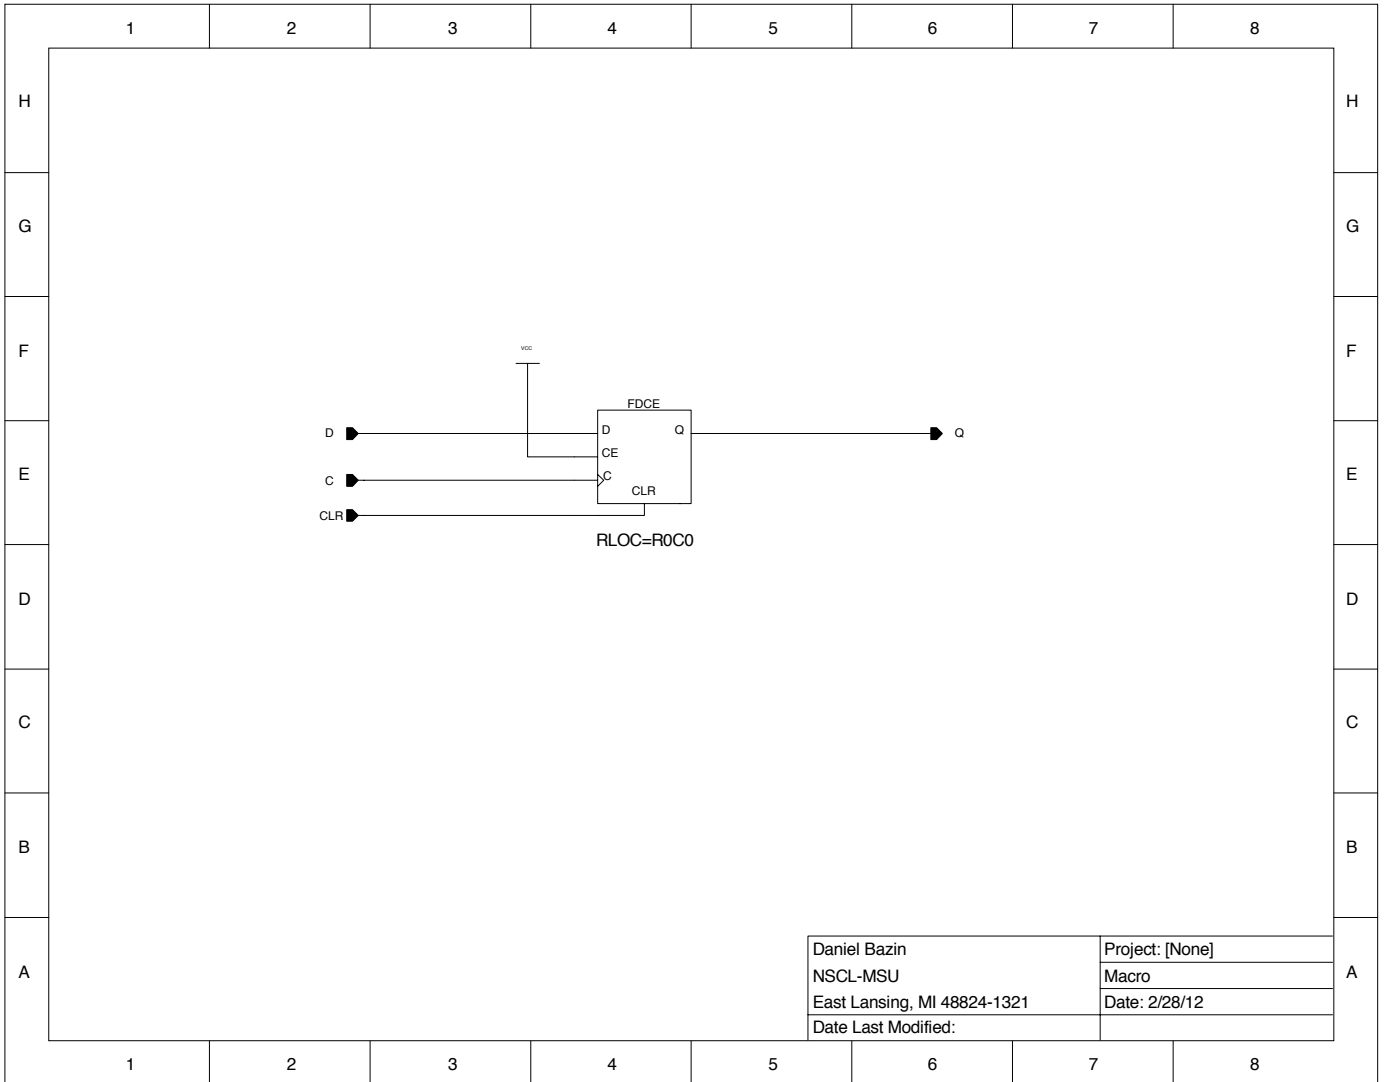

Daniel Bazin	Project: TRACKER
NSCL-MSU	Macro: CAMAC
East Lansing, MI 48824-1321	Date: 4/26/01
Date Last Modified: 6/2/03	

Daniel Bazin	Project: TRIGGER
NSCL-MSU	Macro: GATE
East Lansing, MI 48824-1321	Date: 5/23/03
Date Last Modified: 5/27/03	

Daniel Bazin
 NSCL-MSU
 East Lansing, MI 48824-1321
 Date Last Modified: 7/25/03

Project: TRIGGER
 Macro: FIXEDDELAY
 Date: 5/23/03

Daniel Bazin	Project: [None]
NSCL-MSU	Macro
East Lansing, MI 48824-1321	Date: 2/28/12
Date Last Modified:	