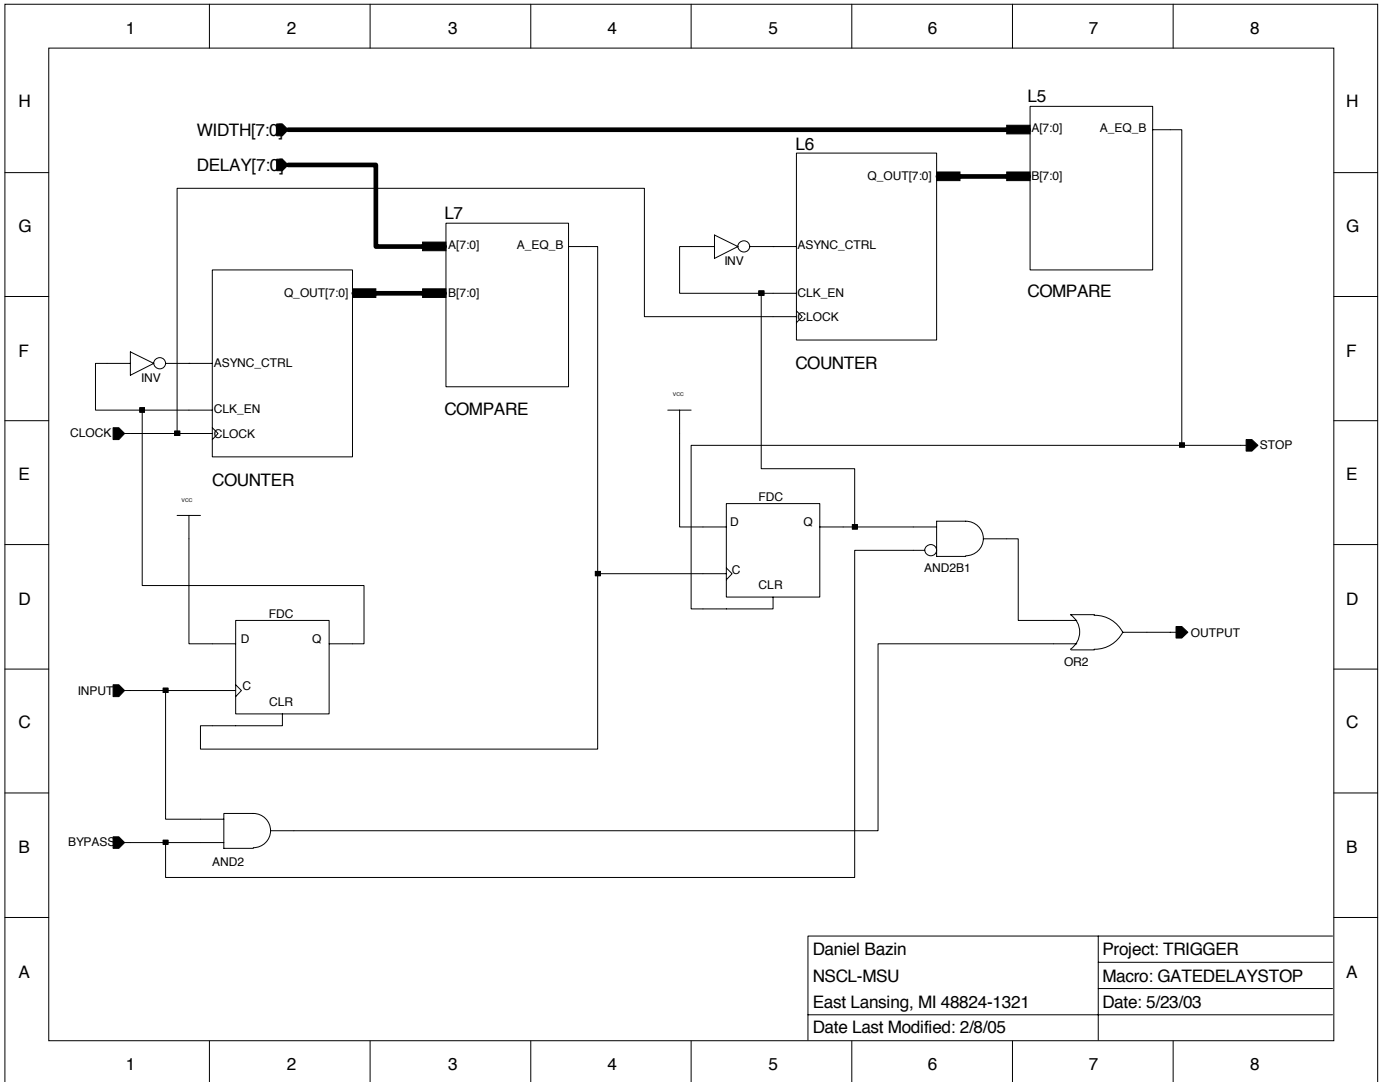

Daniel Bazin	Project: TRACKER
NSCL-MSU	Macro: CAMAC
East Lansing, MI 48824-1321	Date: 4/26/01
Date Last Modified: 6/2/03	

Daniel Bazin	Project: TRIGGER
NSCL-MSU	Macro: GATE
East Lansing, MI 48824-1321	Date: 5/23/03
Date Last Modified: 5/27/03	

Daniel Bazin
 NSCL-MSU
 East Lansing, MI 48824-1321
 Date Last Modified: 7/25/03

Project: TRIGGER
 Macro: FIXEDDELAY
 Date: 5/23/03

Daniel Bazin	Project: [None]
NSCL-MSU	Macro
East Lansing, MI 48824-1321	Date: 2/28/12
Date Last Modified:	