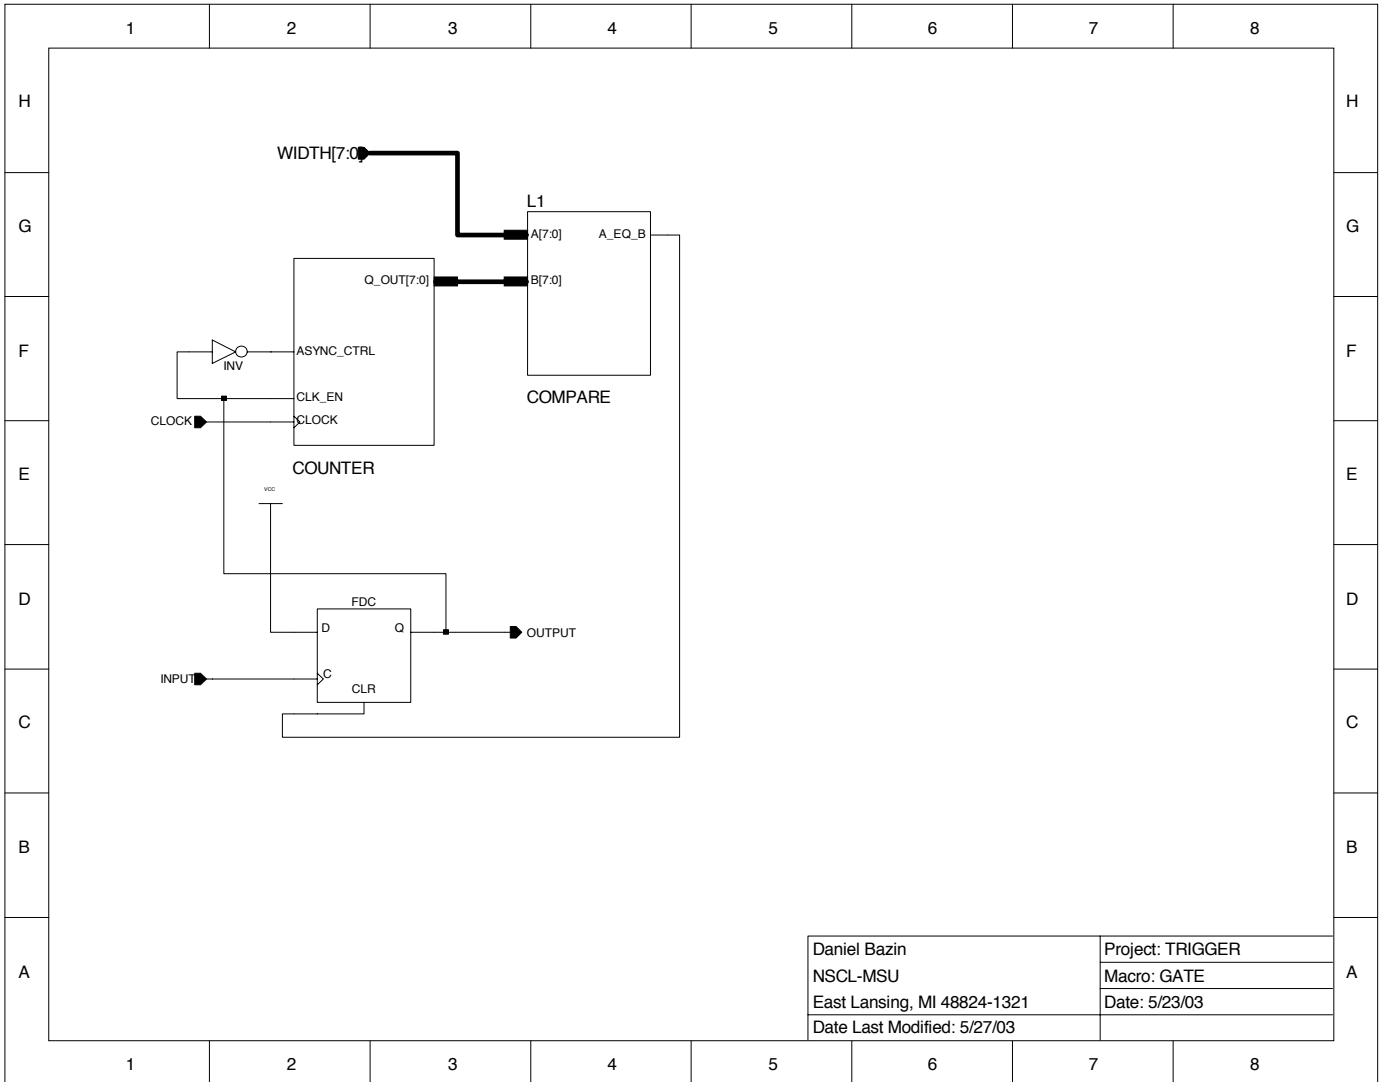

Daniel Bazin	Project: TRACKER
NSCL-MSU	Macro: CAMAC
East Lansing, MI 48824-1321	Date: 4/26/01
Date Last Modified: 6/2/03	

Daniel Bazin	Project: TRIGGER
NSCL-MSU	Macro: GATE
East Lansing, MI 48824-1321	Date: 5/23/03
Date Last Modified: 5/27/03	

Daniel Bazin
 NSCL-MSU
 East Lansing, MI 48824-1321
 Date Last Modified: 7/25/03

Project: TRIGGER
 Macro: FIXEDDELAY
 Date: 5/23/03

Daniel Bazin	Project: [None]
NSCL-MSU	Macro
East Lansing, MI 48824-1321	Date: 2/28/12
Date Last Modified:	